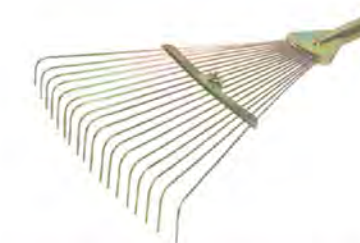

18 TEETH ADJUSTABLE GARDEN RAKE

Item No.: G04402
Material: 45#Carbon steel/A3 steel wire
Size: 50*21cm-50*44cm(18T)
Color: General
Packing: 24PC/CTN
OEM/ODM: Acceptable